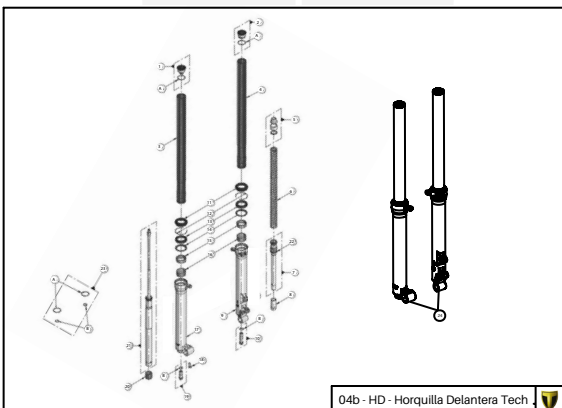

Despiece TRRS ONE-R 2024

D

C

B

A