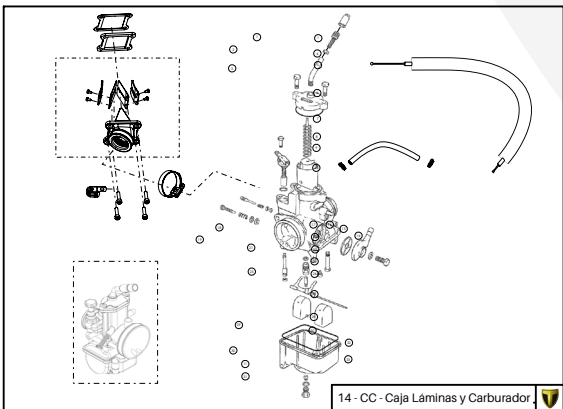

Despiece TRRS ONE-R 2024

D

C

B

A