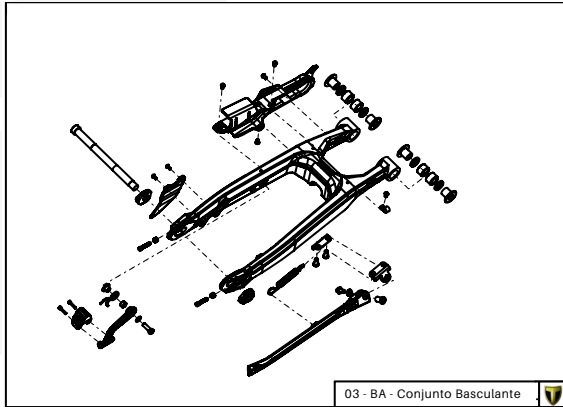

Despiece TRRS ONE-R 2024

D