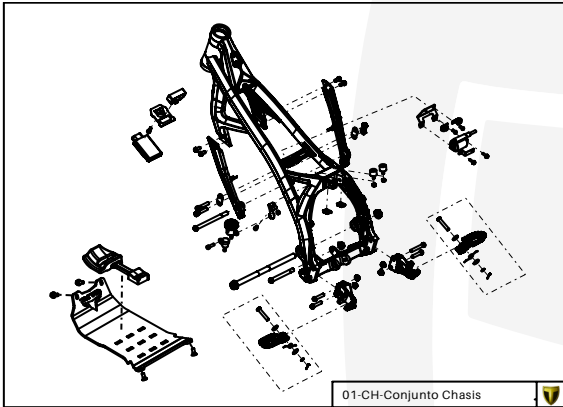

Despiece TRRS ONE-R 2024

D