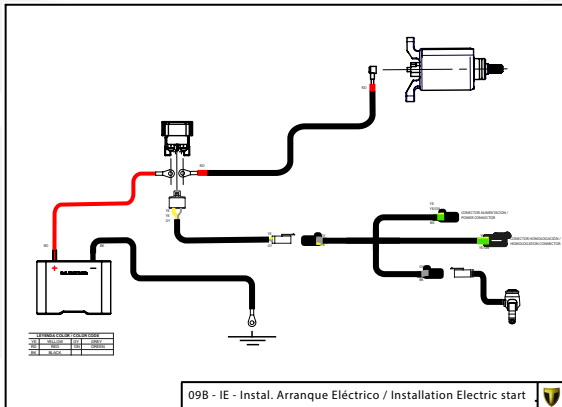

Despiece TRRS ONE Electric Start 2024

D