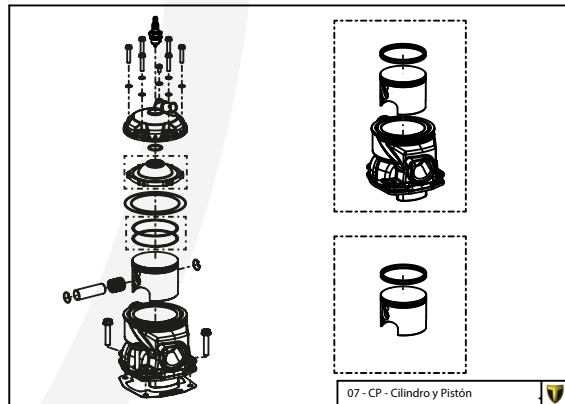

Despiece TRRS ONE Electric Start 2024

D

C

B

A