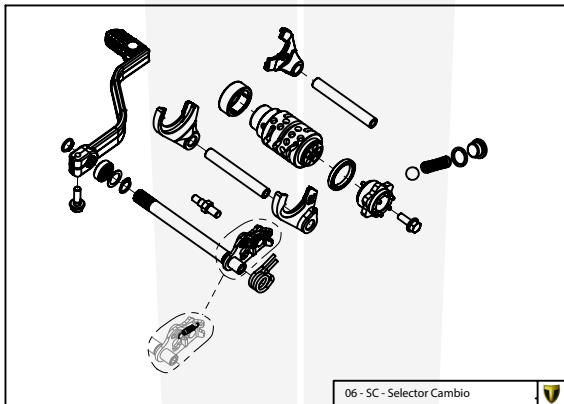

Despiece TRRS ONE Electric Start 2024

D

C

B

A