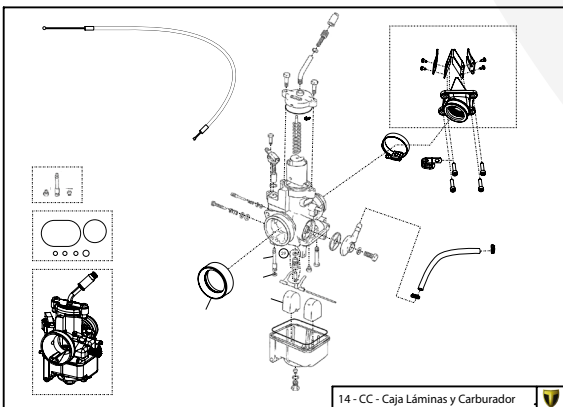

Despiece TRRS ONE Electric Start 2024

D

C

B

A