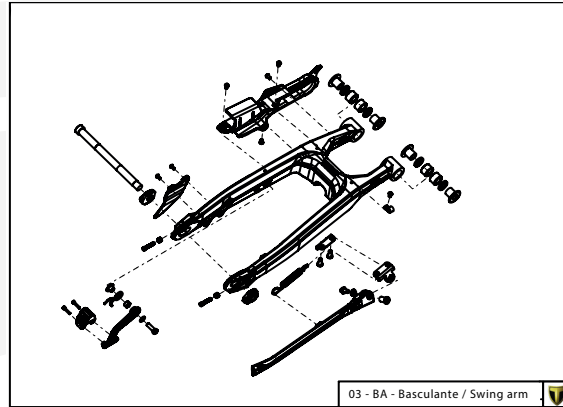

Despiece TRRS ONE Electric Start 2024

D