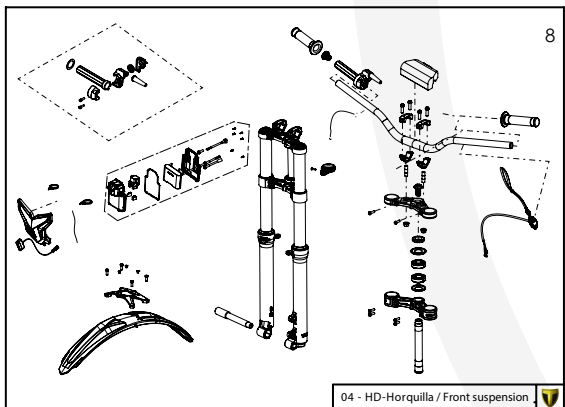

Despiece TRRS ONE Electric Start 2024

D

C

B

A