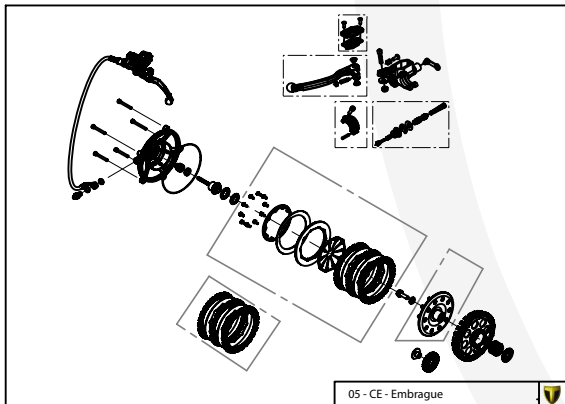

Despiece TRRS ONE Electric Start 2024

D

C

B

A