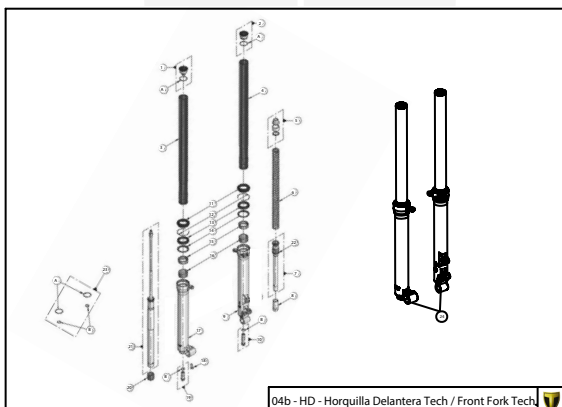

Despiece TRRS ONE Electric Start 2024

D

C

B

A