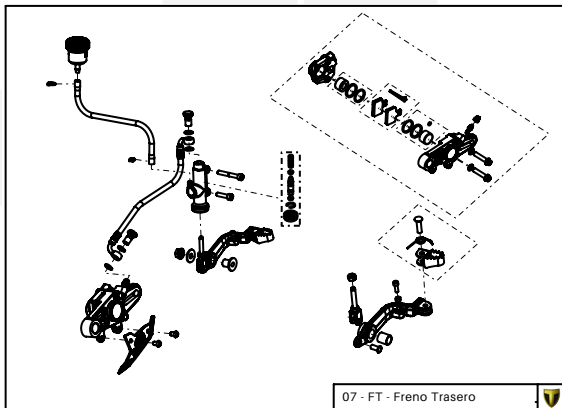

Despiece TRRS ONE-R 2021

D

C

B

A