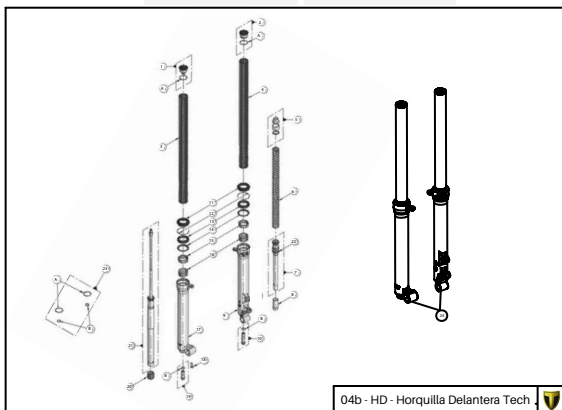

Despiece TRRS ONE-R 2021

D

C

B

A