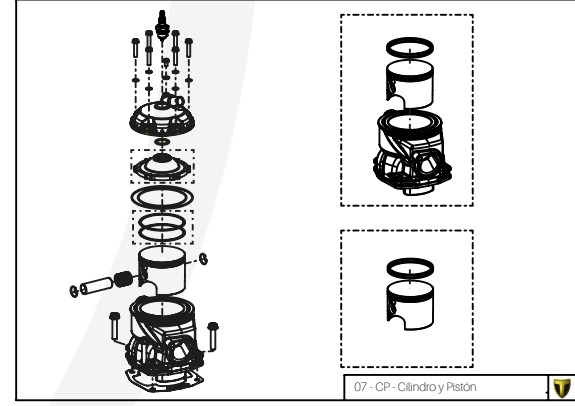

Despiece TRRS ONE-R 2021

D

C

B

A