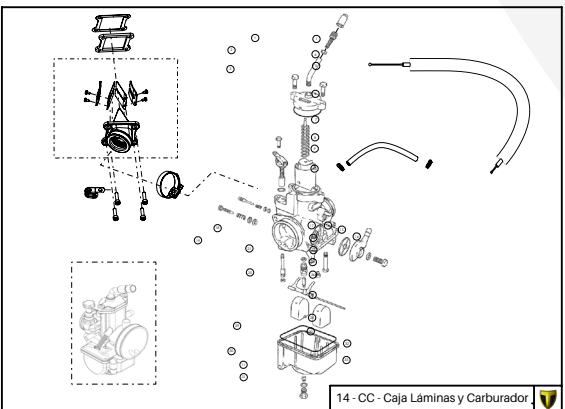

Despiece TRRS ONE-R 2021

D

C

B

A