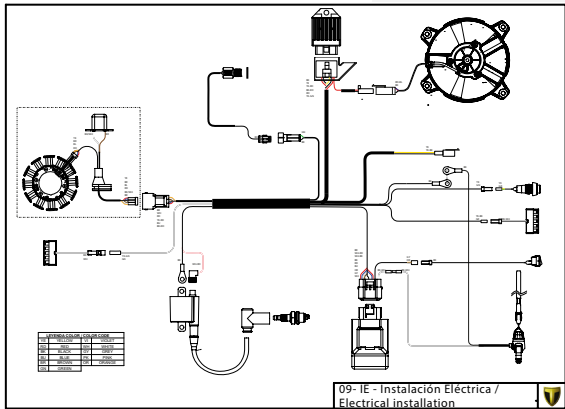

Despiece TRRS Raga Racing 2021 Electric Start

D