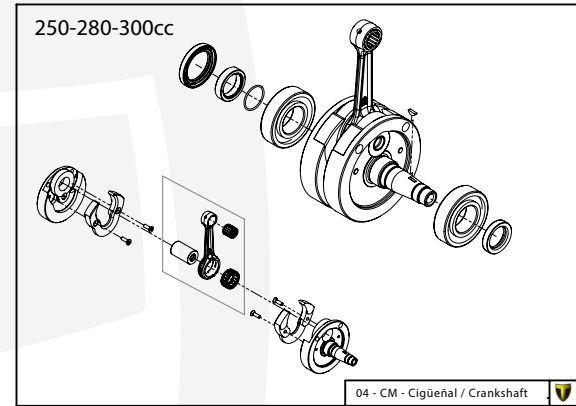

Despiece TRRS Raga Racing 2021 Electric Start

D