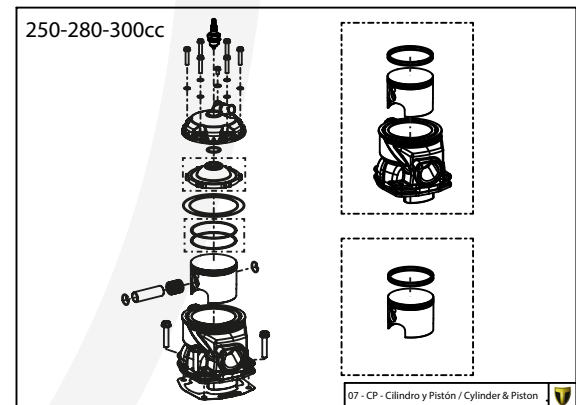

Despiece TRRS Raga Racing 2021 Electric Start

D

C

B

A