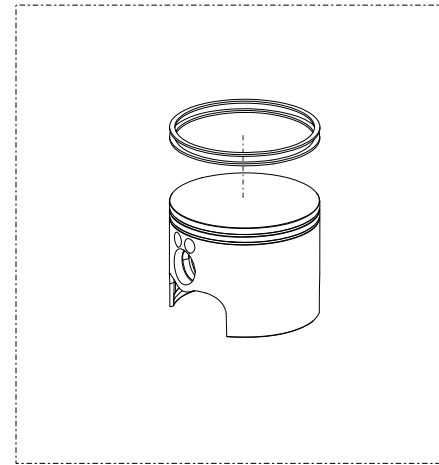

- 16A (250 cc)
- 16B (250 cc)
- 16C (250 cc)
- 17A (280 cc)
- 17B (280 cc)
- 17C (280 cc)
- 18A (300 cc)
- 18B (300 cc)
- 18C (300 cc)