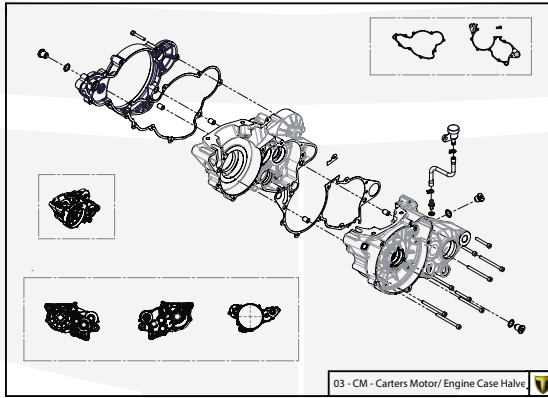

Despiece TRRS Raga Racing 2021 Electric Start

D