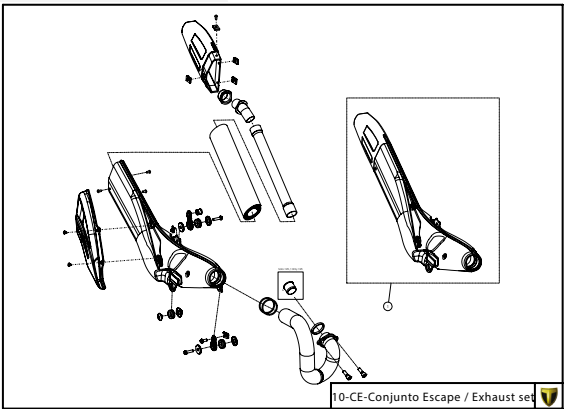

Despiece TRRS Raga Racing 2021 Electric Start

D