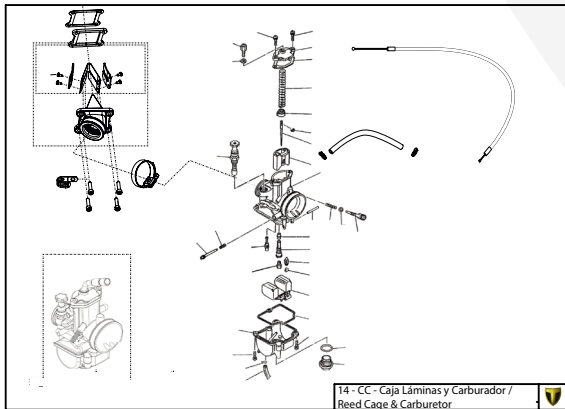

Despiece TRRS Raga Racing 2021 Electric Start

D

C

B

A