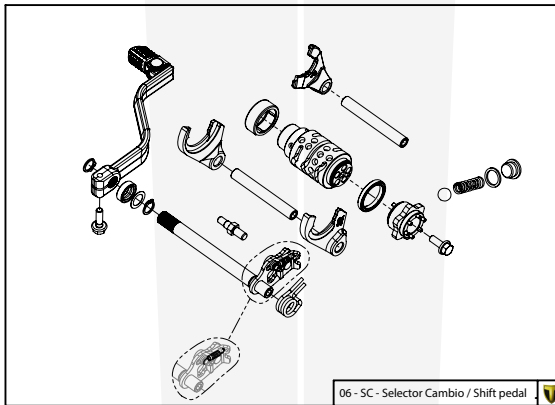

Despiece TRRS Raga Racing 2021 Electric Start

D

C

B

A