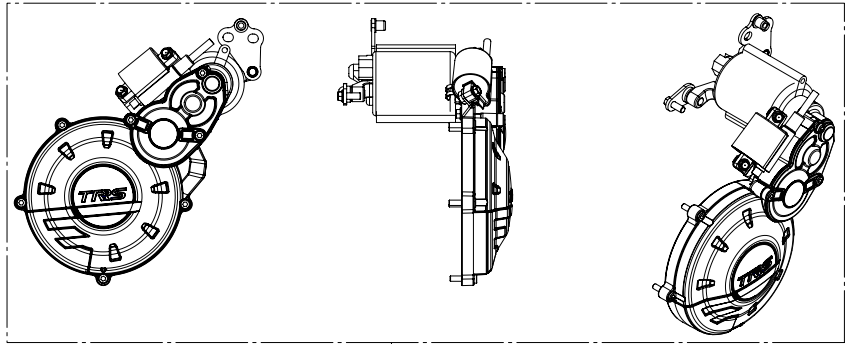

A

20

Nota: Fijador de rosca, Tipo loctite 243
 Note: Add threadlocker, type loctite 243

Despiece TRRS Raga Racing 2021 Electric Start

10 - AE - Arranque Electrico / Electric Start (250-280-300cc)

Nº	Código	Descripción	Description	Cantidad
1	10005MT100	Piñones arranque electrico secundario	Second gear set electric starter	1
2	10001MT100	Tapa arranque electrico	Cover electric starter	1
3	10004MT100	Piñones arranque electrico primario	First gear set electric starter	1
4	10002MT100	Tapa registro arranque electrico	Gear cover electric starter	1
5	10007MT100	Junta tapa registro	Gasket gear cover electric starter	1
6	10008MT100	Eje engranaje	Shaft gear	2
7	50124	Tornillo allen M5x12	Screw allen M5x12	3
8	50112	Tornillo allen M5x20	Bolt allen M5x20	5
9	08003MT100	Junta tapa encendido	Gasket, Ignition cover	1
10	50912	Tornillo hexagonal con valona M5x8	Bolt, hexagonal with washer M5x8	2
11	10009MT100	Soporte bobina arranque electrico	Support ignition coil electric starter	1
12	70203	Bobina	Coil	1
13	50903	Tornillo hexagonal con valona M6x16	Bolt hexagonal with washer M6x16	3
14	70243	Motor arranque	Starter engine	1
15	10011MT100	Soporte inferior motor de arranque	Lower bracket starter engine	1
16	50201	Tornillo allen alomado M8x20	Bolt allen M8x20	2
17	10012MT100	Soporte superior motor de arranque	Upper bracket starter engine	1
18	56103	Arandela cobre 5x9x1	Copper washer, 5x9x1	1
19	58001	Abrazadera regulable revestida con vinilo Ø6x60	Clamp 60mm	1
20	10000MT100	Conjunto arranque electrico	Electric starter set	1