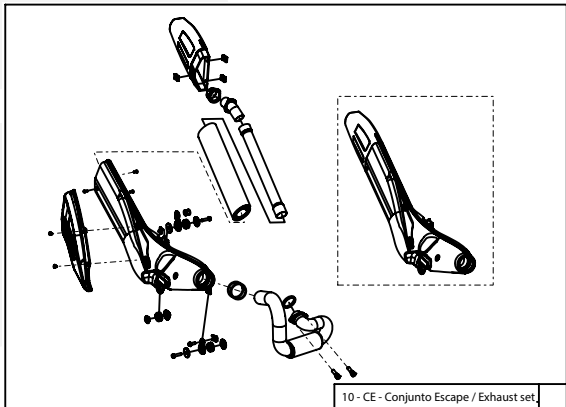

Despiece / Parts Book TRRS GOLD Arranque Eléctrico / Electric Start - 2020

D