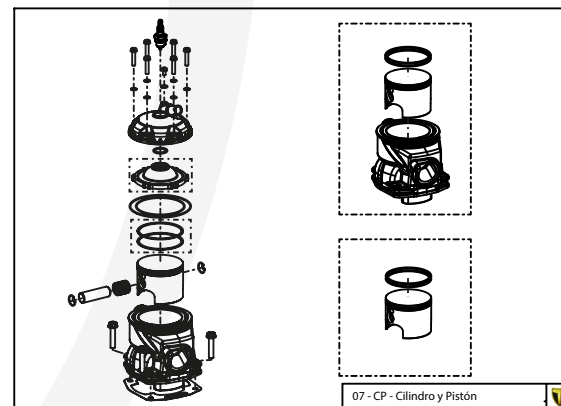

Despiece / Parts Book TRRS GOLD Arranque Eléctrico / Electric Start - 2020

D

C

B

A