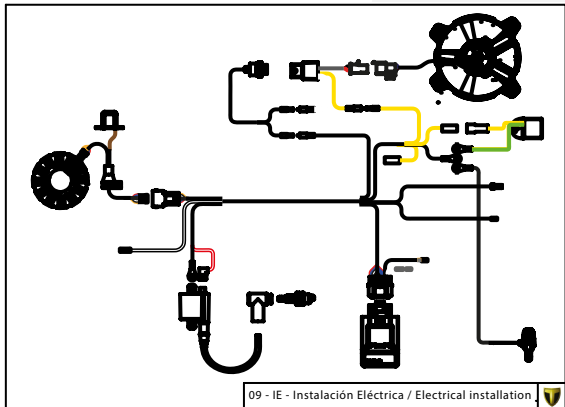

Despiece / Parts Book TRRS GOLD Arranque Eléctrico / Electric Start - 2020

D