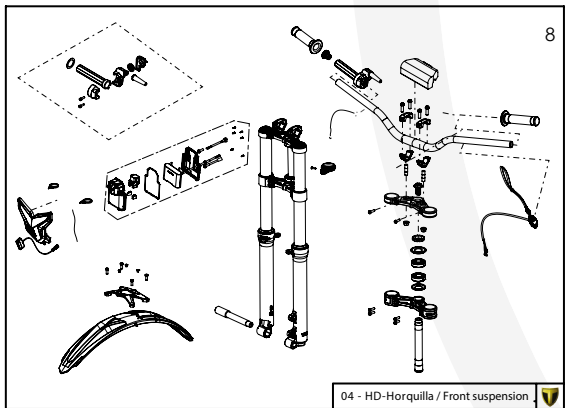

Despiece / Parts Book TRRS GOLD Arranque Eléctrico / Electric Start - 2020

D

C

B

A