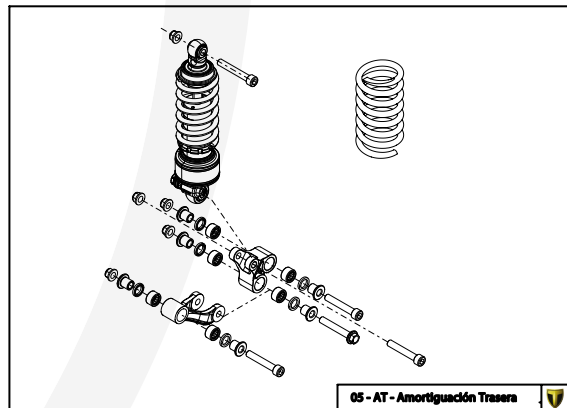

Despiece / Parts Book TRRS GOLD Arranque Eléctrico / Electric Start - 2020

D

C

B

A