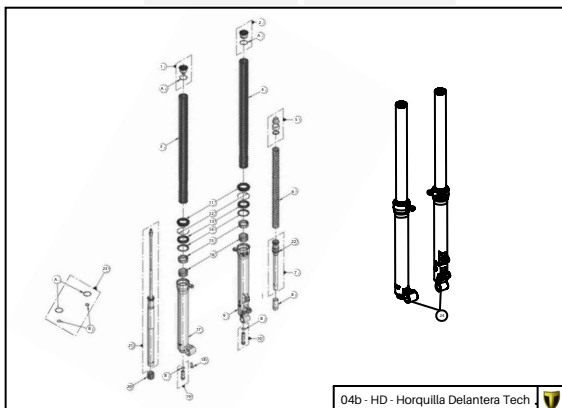

Despiece / Parts Book TRRS GOLD Arranque Eléctrico / Electric Start - 2020

D

C

B

A