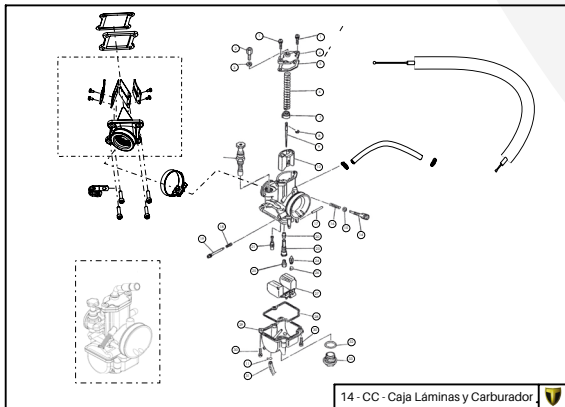

Despiece / Parts Book TRRS GOLD Arranque Eléctrico / Electric Start - 2020

D

C

B

A