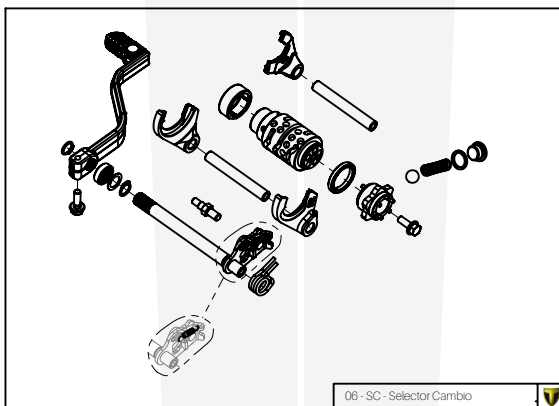

Despiece / Parts Book TRRS GOLD Arranque Eléctrico / Electric Start - 2020

D

C

B

A