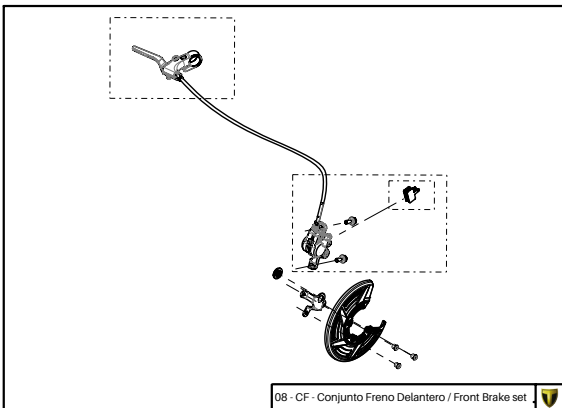

Manual de Despiece 

Parts Book 

TRS **ON-E**
K I D S

20"
2022

Imagen: Moto exclusivamente para competición y circuito cerrado.
Picture: Motorcycle only for competition and closed circuit.

TRS
MOTORCYCLES

Despiece TRRS ON-E KIDS 20" / 2022

D

C

B

A

Despiece TRRS ON-E KIDS 20" / 2022

D

10 - CA - Cargador / Charger

11 - RD - Rueda Delantera / Front wheel