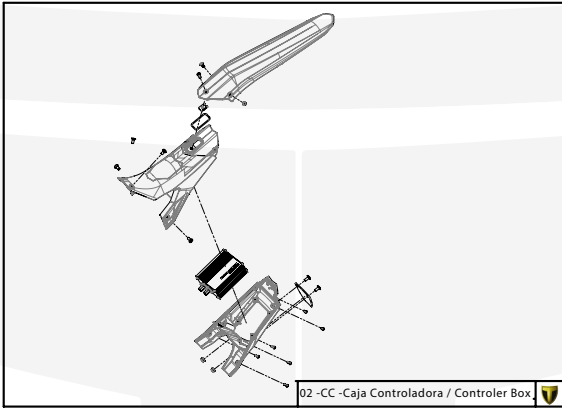

Manual de Despiece 

Parts Book 

TRS **ON-E**
K I D S

20"
2022

Imagen: Moto exclusivamente para competición y circuito cerrado.
Picture: Motorcycle only for competition and closed circuit.

TRS
MOTORCYCLES

Despiece TRRS ON-E KIDS 20" / 2022

D

C

B

A

Despiece TRRS ON-E KIDS 20" / 2022

D

10 - CA - Cargador / Charger

11 - RD - Rueda Delantera / Front wheel