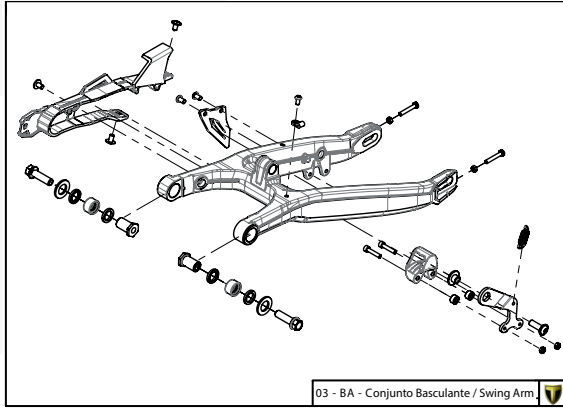

Manual de Despiece 

Parts Book 

TRS **ON-E**
K I D S

20"
2022

Imagen: Moto exclusivamente para competición y circuito cerrado.
Picture: Motorcycle only for competition and closed circuit.

TRS
MOTORCYCLES

Despiece TRRS ON-E KIDS 20" / 2022

D

C

B

A

Despiece TRRS ON-E KIDS 20" / 2022

D

10 - CA - Cargador / Charger

11 - RD - Rueda Delantera / Front wheel