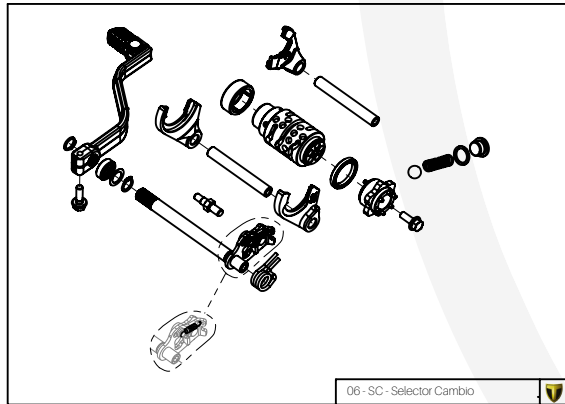

Despiece TRRS Xtrack ONE 2021

D

C

B

A