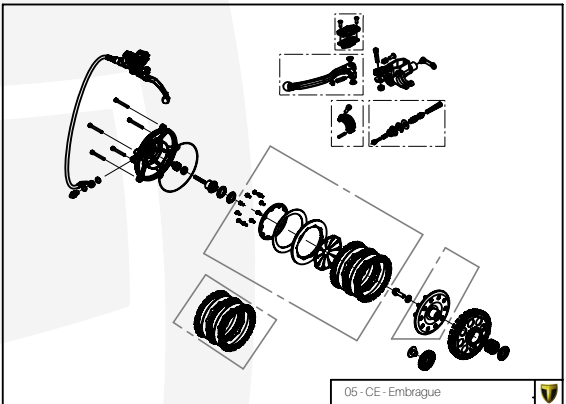

Despiece TRRS Xtrack ONE 2021

D