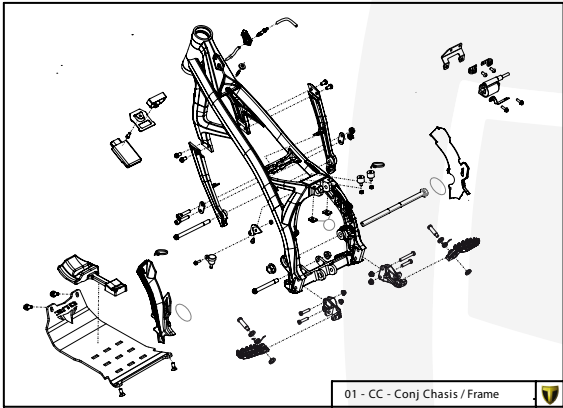

Despiece TRRS Xtrack ONE 2021

D