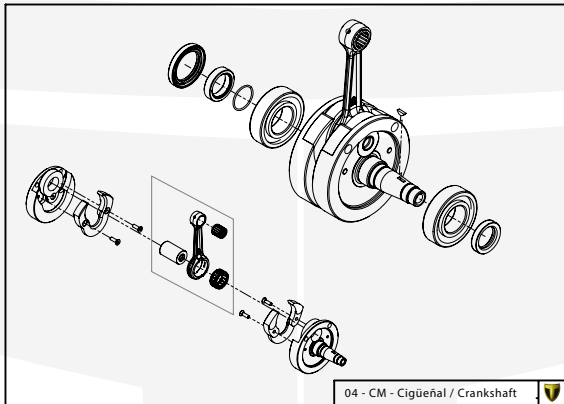

Despiece TRRS Xtrack ONE 2021

D