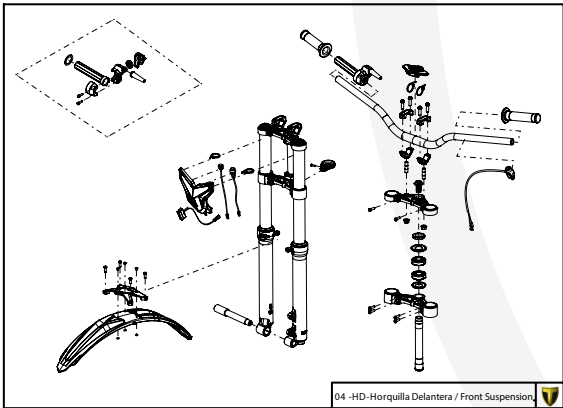

Despiece TRRS Xtrack ONE 2021

D

C

B

A