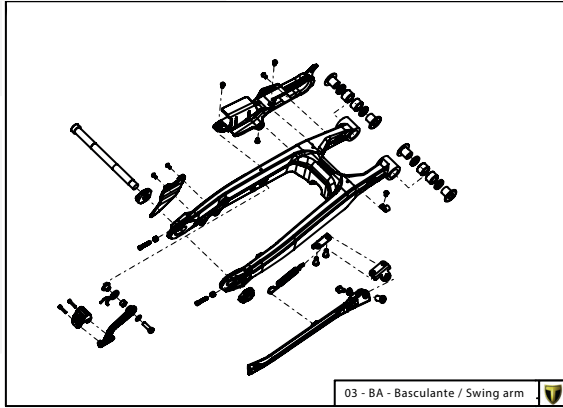

Despiece TRRS Xtrack ONE 2021

D