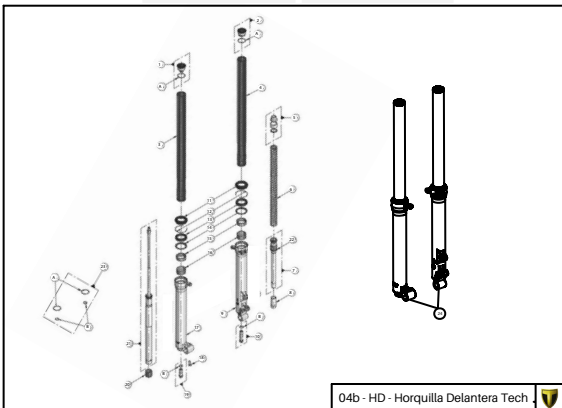

Despiece TRRS Xtrack ONE 2021

D

C

B

A