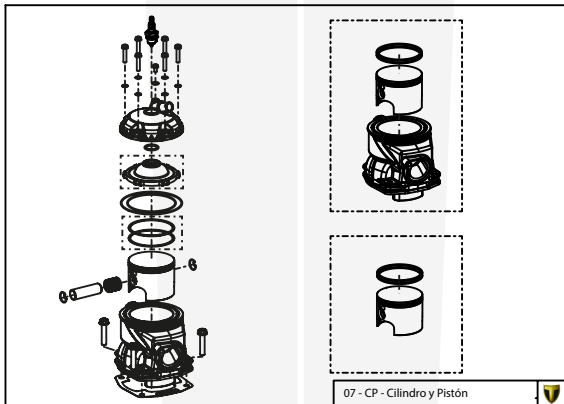

Despiece TRRS Xtrack ONE 2021

D

C

B

A