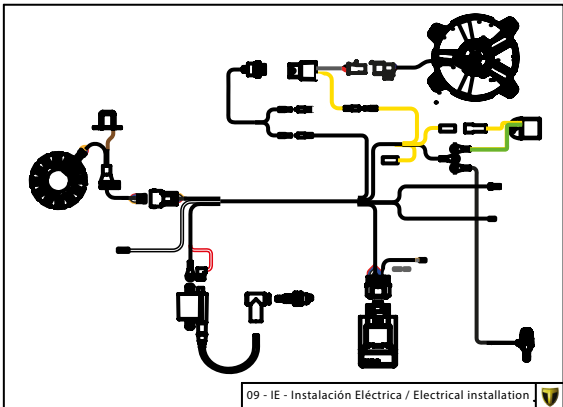

Despiece TRRS Xtrack ONE 2021

D