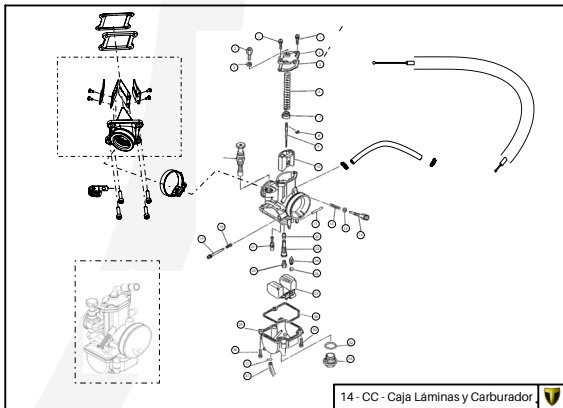

Despiece TRRS Xtrack ONE 2021

D

C

B

A